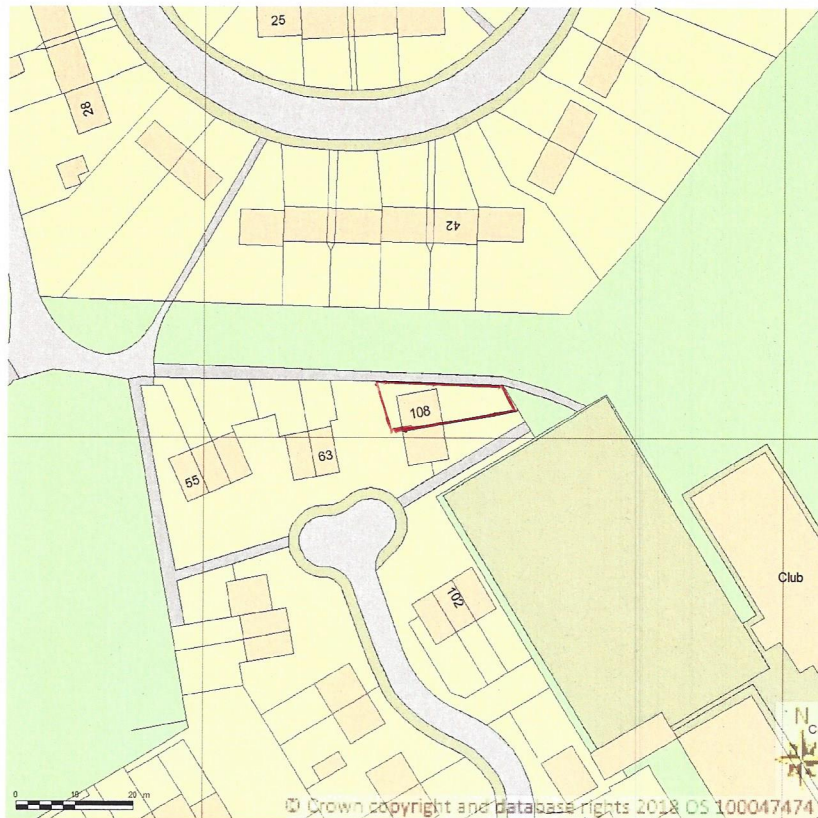

SITE LOCATION PLAN
AREA 2 HA
SCALE: 1:1250 on A4
CENTRE COORDINATES: 368737 , 426504

Supplied by Streetwise Maps Ltd
www.streetwise.net
Licence No: 100047474
18:29:09 28/02/2018